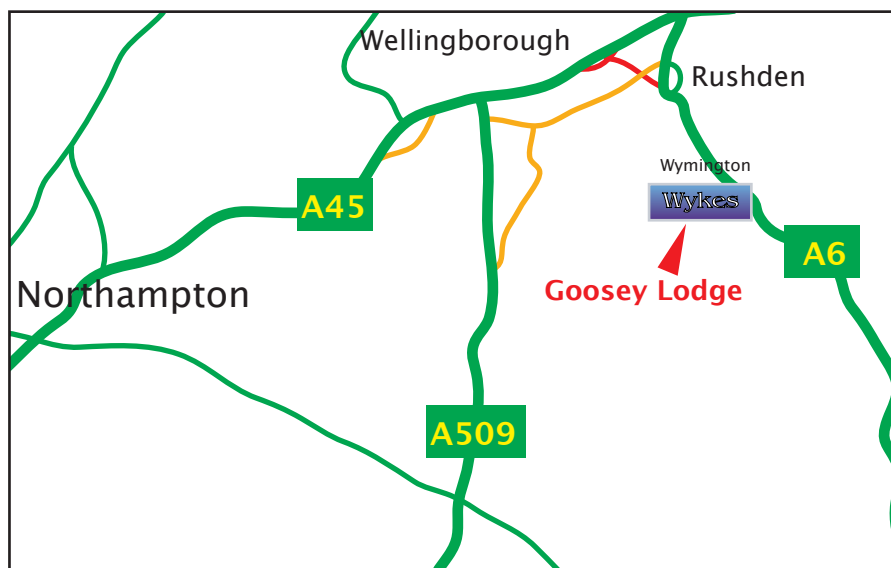

How to Find Us

Works and Registered Office,
Goosey Lodge,
Wymington,
Rushden,
Northants NN10 9LU
United Kingdom

Tel: +44 (0)1933 315818
Fax: +44 (0)1933 355808